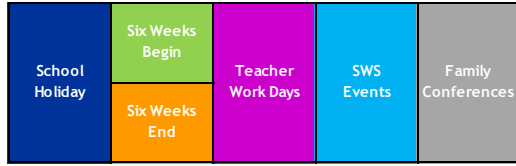

Spanish World School Elementary

**SUBJECT
TO CHANGE**

2023-2024

Academic Year Calendar

July 23						
Su	M	Tu	W	Th	F	Sa
						1
2	3	4	5	6	7	8
9	10	11	12	13	14	15
16	17	18	19	20	21	22
23	24	25	26	27	28	29
30	31					

August 23						
Su	M	Tu	W	Th	F	Sa
		1	2	3	4	5
6	7	8	9	10	11	12
13	14	15	16	17	18	19
20	21	22	23	24	25	26
27	28	29	30	31		

September 23						
Su	M	Tu	W	Th	F	Sa
					1	2
3	4	5	6	7	8	9
10	11	12	13	14	15	16
17	18	19	20	21	22	23
24	25	26	27	28	29	30

October 23						
Su	M	Tu	W	Th	F	Sa
1	2	3	4	5	6	7
8	9	10	11	12	13	14
15	16	17	18	19	20	21
22	23	24	25	26	27	28
29	30	31				

November 23						
Su	M	Tu	W	Th	F	Sa
			1	2	3	4
5	6	7	8	9	10	11
12	13	14	15	16	17	18
19	20	21	22	23	24	25
26	27	28	29	30		

December 23						
Su	M	Tu	W	Th	F	Sa
					1	2
3	4	5	6	7	8	9
10	11	12	13	14	15	16
17	18	19	20	21	22	23
24	25	26	27	28	29	30
31						

January 24						
Su	M	Tu	W	Th	F	Sa
	1	2	3	4	5	6
7	8	9	10	11	12	13
14	15	16	17	18	19	20
21	22	23	24	25	26	27
28	29	30	31			

February 24						
Su	M	Tu	W	Th	F	Sa
				1	2	3
4	5	6	7	8	9	10
11	12	13	14	15	16	17
18	19	20	21	22	23	24
25	26	27	28	29		

March 24						
Su	M	Tu	W	Th	F	Sa
					1	2
3	4	5	6	7	8	9
10	11	12	13	14	15	16
17	18	19	20	21	22	23
24	25	26	27	28	29	30
31						

April 24						
Su	M	Tu	W	Th	F	Sa
	1	2	3	4	5	6
7	8	9	10	11	12	13
14	15	16	17	18	19	20
21	22	23	24	25	26	27
28	29	30				

May 24						
Su	M	Tu	W	Th	F	Sa
			1	2	3	4
5	6	7	8	9	10	11
12	13	14	15	16	17	18
19	20	21	22	23	24	25
26	27	28	29	30	31	

June 24						
Su	M	Tu	W	Th	F	Sa
						1
2	3	4	5	6	7	8
9	10	11	12	13	14	15
16	17	18	19	20	21	22
23	24	25	26	27	28	29
30						

July 24						
Su	M	Tu	W	Th	F	Sa
	1	2	3	4	5	6
7	8	9	10	11	12	13
14	15	16	17	18	19	20
21	22	23	24	25	26	27
28	29	30	31			

August 24						
Su	M	Tu	W	Th	F	Sa
				1	2	3
4	5	6	7	8	9	10
11	12	13	14	15	16	17
18	19	20	21	22	23	24
25	26	27	28	29	30	31

Events

August 1-18	Faculty Professional Development
August 18	SWS Meet the Teacher
August 21	First Day of School
September 4	Labor Day Holiday
September 28	Open House
October 9-13	Parent Teacher Conferences
October 16	Teacher Workday
October 23-27	Fall Spirit Week
October 28	Fall Fiesta
Nov 20-24	Thanksgiving Holiday
December 1	Spirit of Giving
December 21	Winter Break: Early Dismissal
Dec 22-Jan 5	Winter Break
January 8	Teacher Workday
January 9	Students Return
January 15	MLK Holiday
February 2	100th Day of School
February 19	Teacher Workday
March 4-8	Student Led Conferences
March 11-15	Spring Break
March 29	Inclement Weather Makeup
April 1	Teacher Workday
Apr 1-10	Standardized Testing (Gr 2 & 4)
April 22-26	Spring Spirit Week
April 26	Children's Day Celebration
May 6-10	Teacher Appreciation Week
May 8	TAW: No After Care
May 24	Last Day of School: Early Dismissal
May 27	Memorial Day
June 3-Aug 2	Summer Camps
6 Weeks Begin	
6 Weeks End	
Summer Camps	Revised 05/01/23