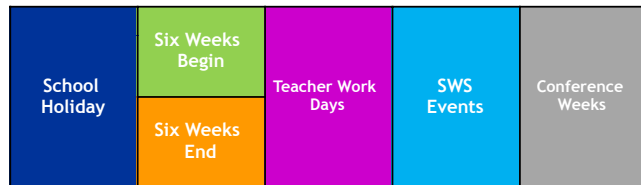

Spanish World School Elementary

2024 - 25 Academic Year Calendar

July 24						
Su	M	Tu	W	Th	F	Sa
	1	2	3	4	4	5
6	7	8	9	10	11	12
13	14	15	16	17	18	19
20	21	22	23	24	25	26
27	28	29	30	31		

August 24						
Su	M	Tu	W	Th	F	Sa
				1	2	3
4	5	6	7	8	9	10
11	12	13	14	15	16	17
18	19	20	21	22	23	24
25	26	27	28	29	30	31

Events

August 1-16	Faculty Professional Development
August 16	SWS Meet the Teacher
August 19	First Day of School
September 2	Labor Day Holiday
September 27	Open House
October 7-11	Parent Teacher Conferences
October 14	Teacher Workday
October 15-18	Fall Spirit Week
October 19	Fall Fiesta
Nov 25-29	Thanksgiving Holiday
December 6	Spirit of Sharing
December 20	Holiday Dismissal: No After Care
Dec 23-Jan 3	Winter Break
January 6	Teacher Workday
January 7	Students Return
January 20	MLK Holiday
January 30	100th Day of School
February 17	Teacher Workday
March 3-7	Student Led Conferences
March 10-14	Spring Break
Mar 31-April 10	Standardized Testing (Gr 2 & 4)
April 18	School Holiday
April 21	Teacher Workday
April 22-25	Spring Spirit Week
April 25	Children's Day Celebration
May 5-9	Teacher Appreciation Week
May 7	TAW: No After Care
May 16	Gr 5 Graduation
May 23	Last Day of School: No After Care
May 26	Memorial Day
June 2-Aug 1	Summer Camps
6 Weeks Begin	
6 Weeks End	
Summer Camps	

September 24						
Su	M	Tu	W	Th	F	Sa
1	2	3	4	5	6	7
8	9	10	11	12	13	14
15	16	17	18	19	20	21
22	23	24	25	26	27	28
29	30					

October 24						
Su	M	Tu	W	Th	F	Sa
		1	2	3	4	5
6	7	8	9	10	11	12
13	14	15	16	17	18	19
20	21	22	23	24	25	26
27	28	29	30	31		

November 24						
Su	M	Tu	W	Th	F	Sa
					1	2
3	4	5	6	7	8	9
10	11	12	13	14	15	16
17	18	19	20	21	22	23
24	25	26	27	28	29	30

December 24						
Su	M	Tu	W	Th	F	Sa
1	2	3	4	5	6	7
8	9	10	11	12	13	14
15	16	17	18	19	20	21
22	23	24	25	26	27	28
29	30	31				

January 25						
Su	M	Tu	W	Th	F	Sa
			1	2	3	4
5	6	7	8	9	10	11
12	13	14	15	16	17	18
19	20	21	22	23	24	25
26	27	28	29	30	31	

February 25						
Su	M	Tu	W	Th	F	Sa
						1
2	3	4	5	6	7	8
9	10	11	12	13	14	15
16	17	18	19	20	21	22
23	24	25	26	27	28	

March 25						
Su	M	Tu	W	Th	F	Sa
						1
2	3	4	5	6	7	8
9	10	11	12	13	14	15
16	17	18	19	20	21	22
23	24	25	26	27	28	29
30	31					

April 25						
Su	M	Tu	W	Th	F	Sa
		1	2	3	4	5
6	7	8	9	10	11	12
13	14	15	16	17	18	19
20	21	22	23	24	25	26
27	28	29	30			

May 25						
Su	M	Tu	W	Th	F	Sa
				1	2	3
4	5	6	7	8	9	10
11	12	13	14	15	16	17
18	19	20	21	22	23	24
25	26	27	28	29	30	31

June 25						
Su	M	Tu	W	Th	F	Sa
1	2	3	4	5	6	7
8	9	10	11	12	13	14
15	16	17	18	19	20	21
22	23	24	25	26	27	28
29	30					

July 25						
Su	M	Tu	W	Th	F	Sa
		1	2	3	4	5
6	7	8	9	10	11	12
13	14	15	16	17	18	19
20	21	22	23	24	25	26
27	28	29	30	31		

August 25						
Su	M	Tu	W	Th	F	Sa
					1	2
3	4	5	6	7	8	9
10	11	12	13	14	15	16
17	18	19	20	21	22	23
24	25	26	27	28	29	30
31